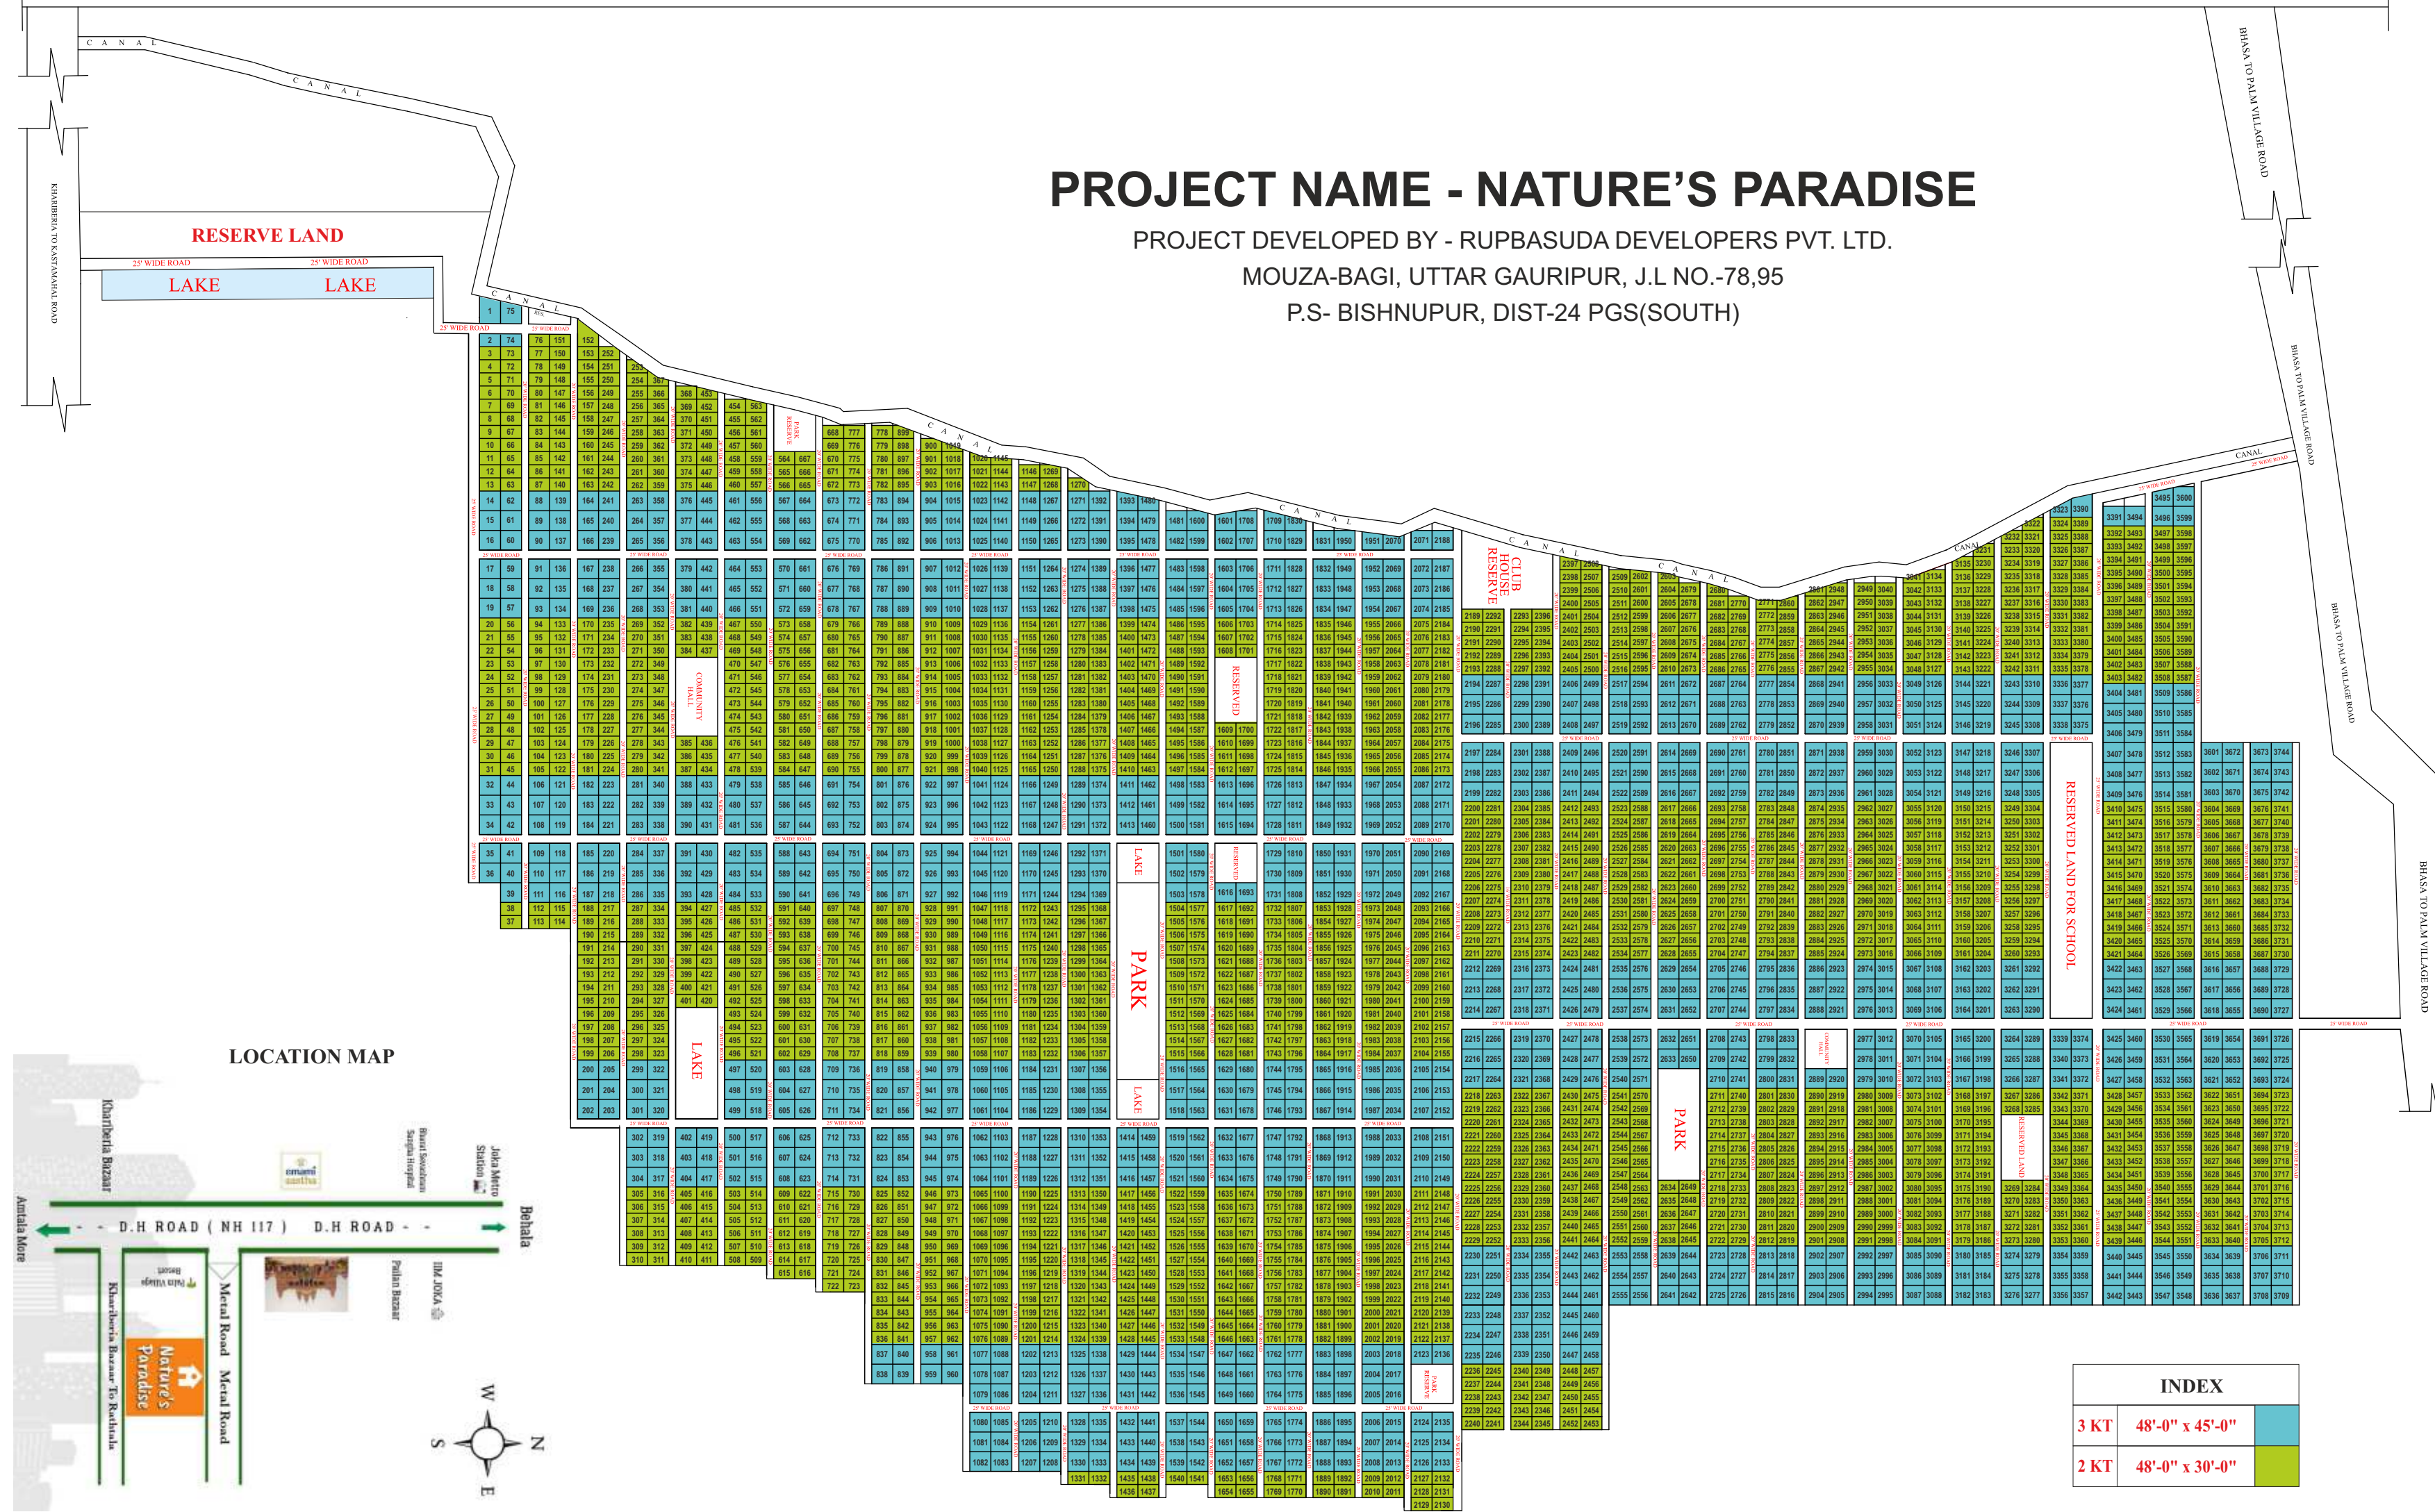

DIAMOND HARBOUR ROAD

DIAMOND HARBOUR ROAD

DIAMOND HARBOUR ROAD

DIAMOND HARBOUR ROAD

# PROJECT NAME - NATURE'S PARADISE

PROJECT DEVELOPED BY - RUPBASUDA DEVELOPERS PVT. LTD.

MOUZA-BAGI, UTTAR GAURIPUR, J.L NO.-78,95

P.S- BISHNUPUR, DIST-24 PGS(SOUTH)

## LOCATION MAP

INDEX	
3 KT	48'-0" x 45'-0"
2 KT	48'-0" x 30'-0"