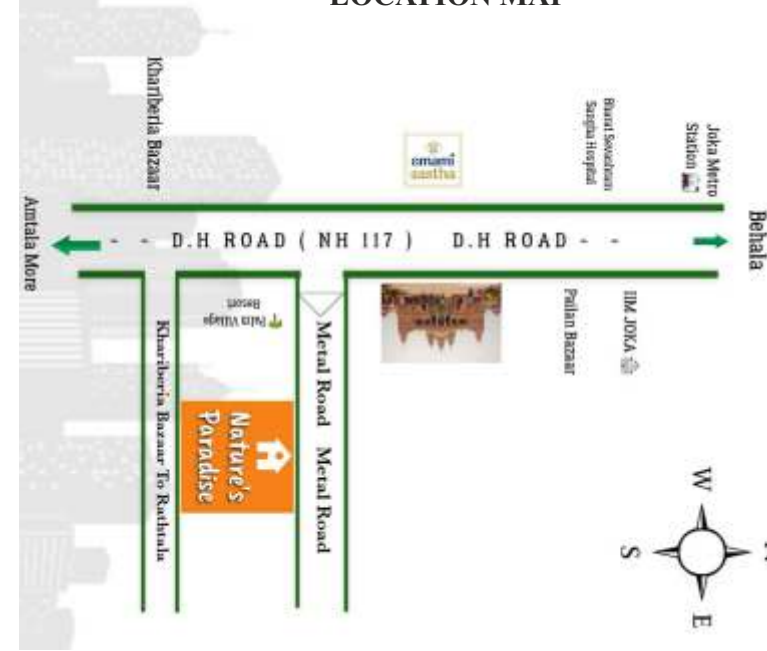

DIAMOND HARBOUR ROAD

DIAMOND HARBOUR ROAD

DIAMOND HARBOUR ROAD

DIAMOND HARBOUR ROAD

## LOCATION MAP

INDEX	
3 KT	48'-0" x 45'-0"
2 KT	48'-0" x 30'-0"